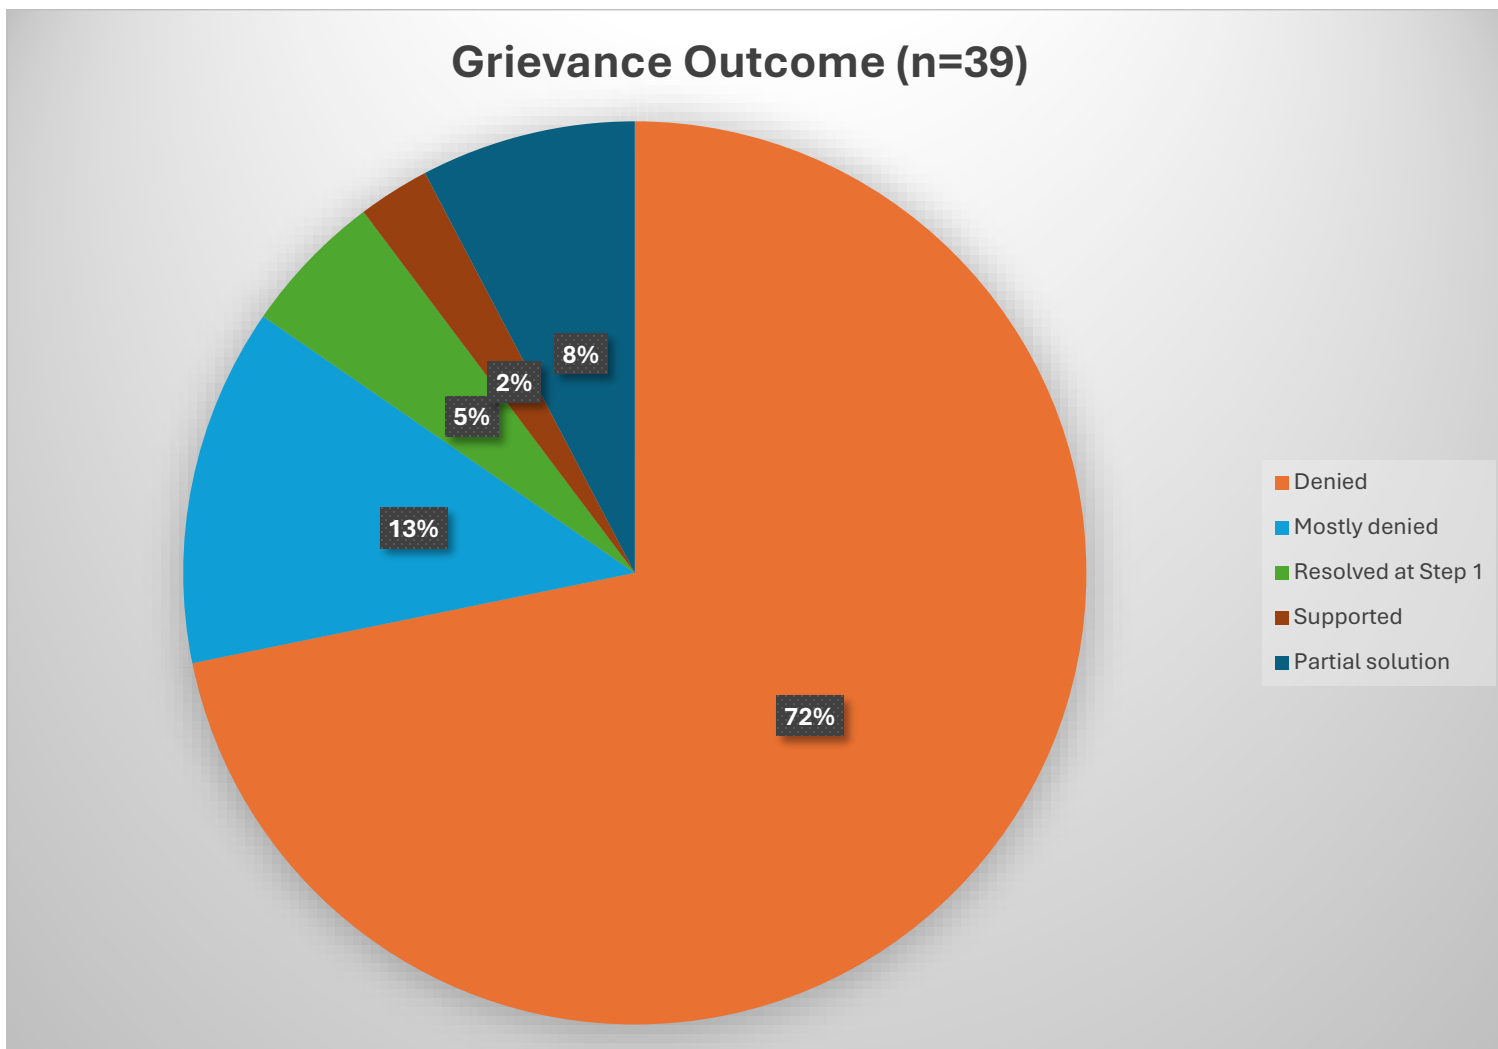

UFF/USF Grievance Outcomes June 2022 to Present

Number of Grievance Outcomes per Respective Year Starting June 2022 to Present (n=41)

Grievant Demographics (n=39)

Grievant Gender

Number of Grievances per College/Problem Colleges

***Grievance Outcomes Decided by USF Grievance Representative
(based on 39 grievance decisions)***

Grievance Outcomes (n=39)