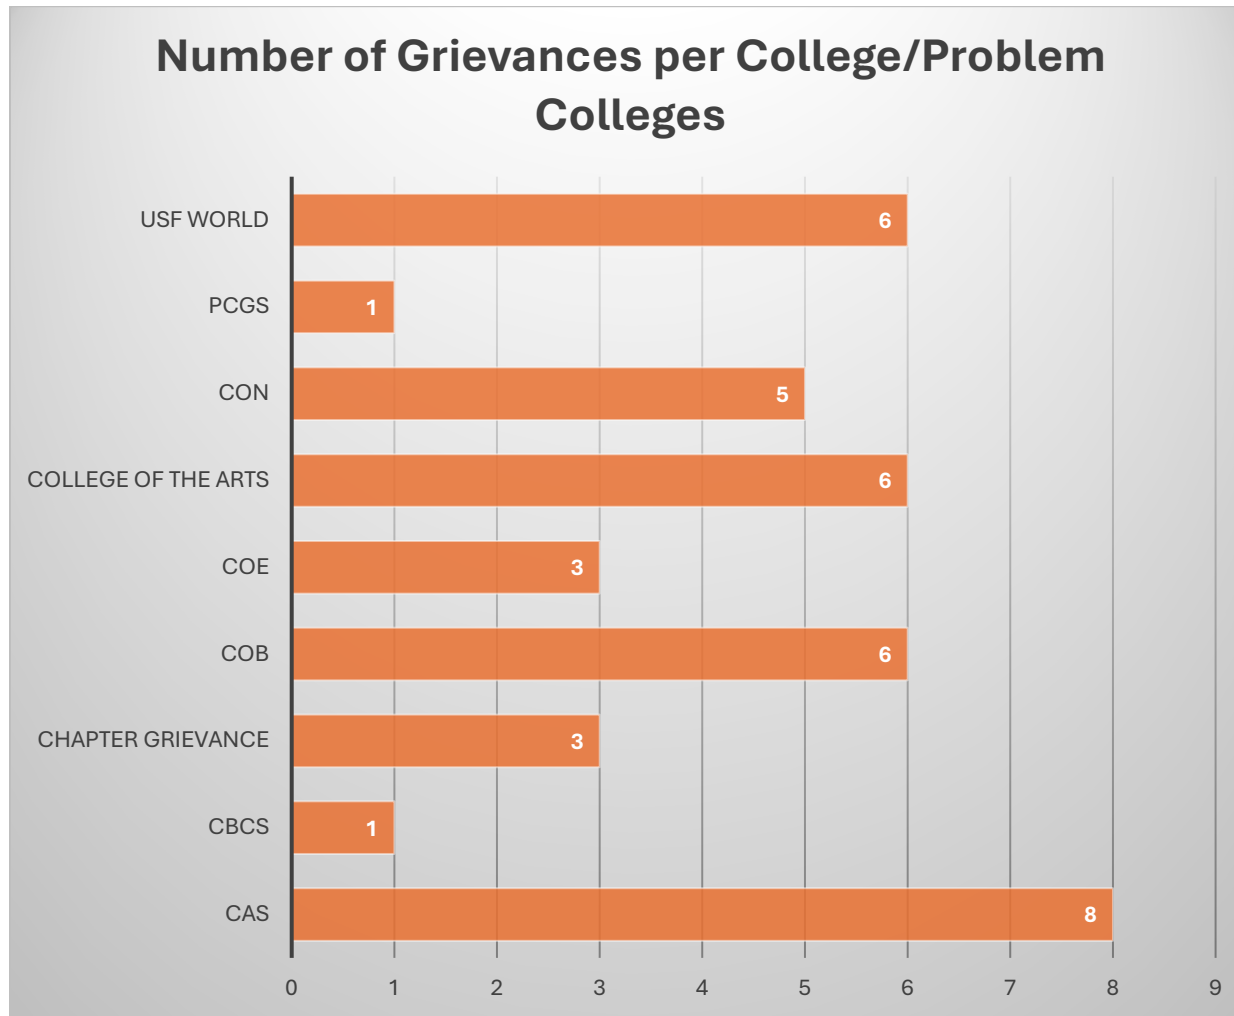

UFF/USF Grievance Outcomes June 2022 to Present

Number of Grievance Outcomes per Respective Year Starting June 2022 to Present (n=41)

Grievant Demographics (n=39)

Grievant Gender

Number of Grievances per College/Problem Colleges

***Grievance Outcomes Decided by USF Grievance Representative
(based on 39 grievance decisions)***

Grievance Outcomes (n=39)