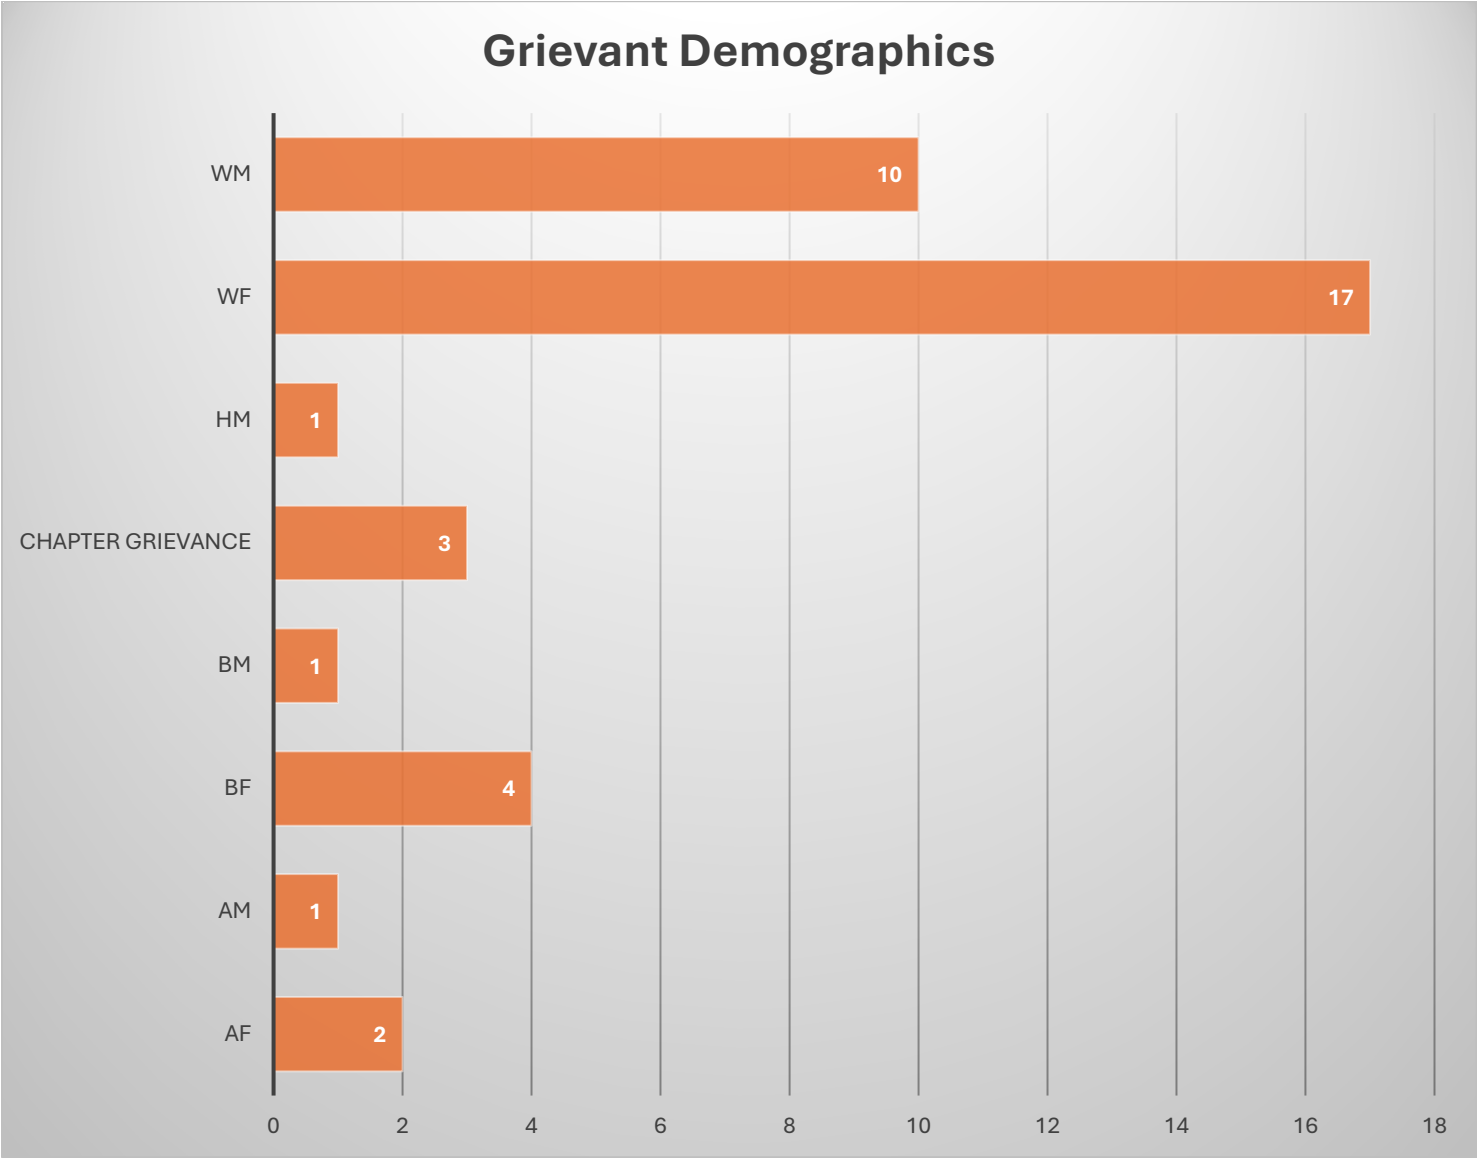

UFF/USF Grievance Outcomes June 2022 to Present

Number of Grievance Outcomes per Respective Year Starting June 2022 to Present (n=41)

Grievant Demographics (n=39)

Grievant Gender

Number of Grievances per College/Problem Colleges

***Grievance Outcomes Decided by USF Grievance Representative
(based on 39 grievance decisions)***

Grievance Outcomes (n=39)