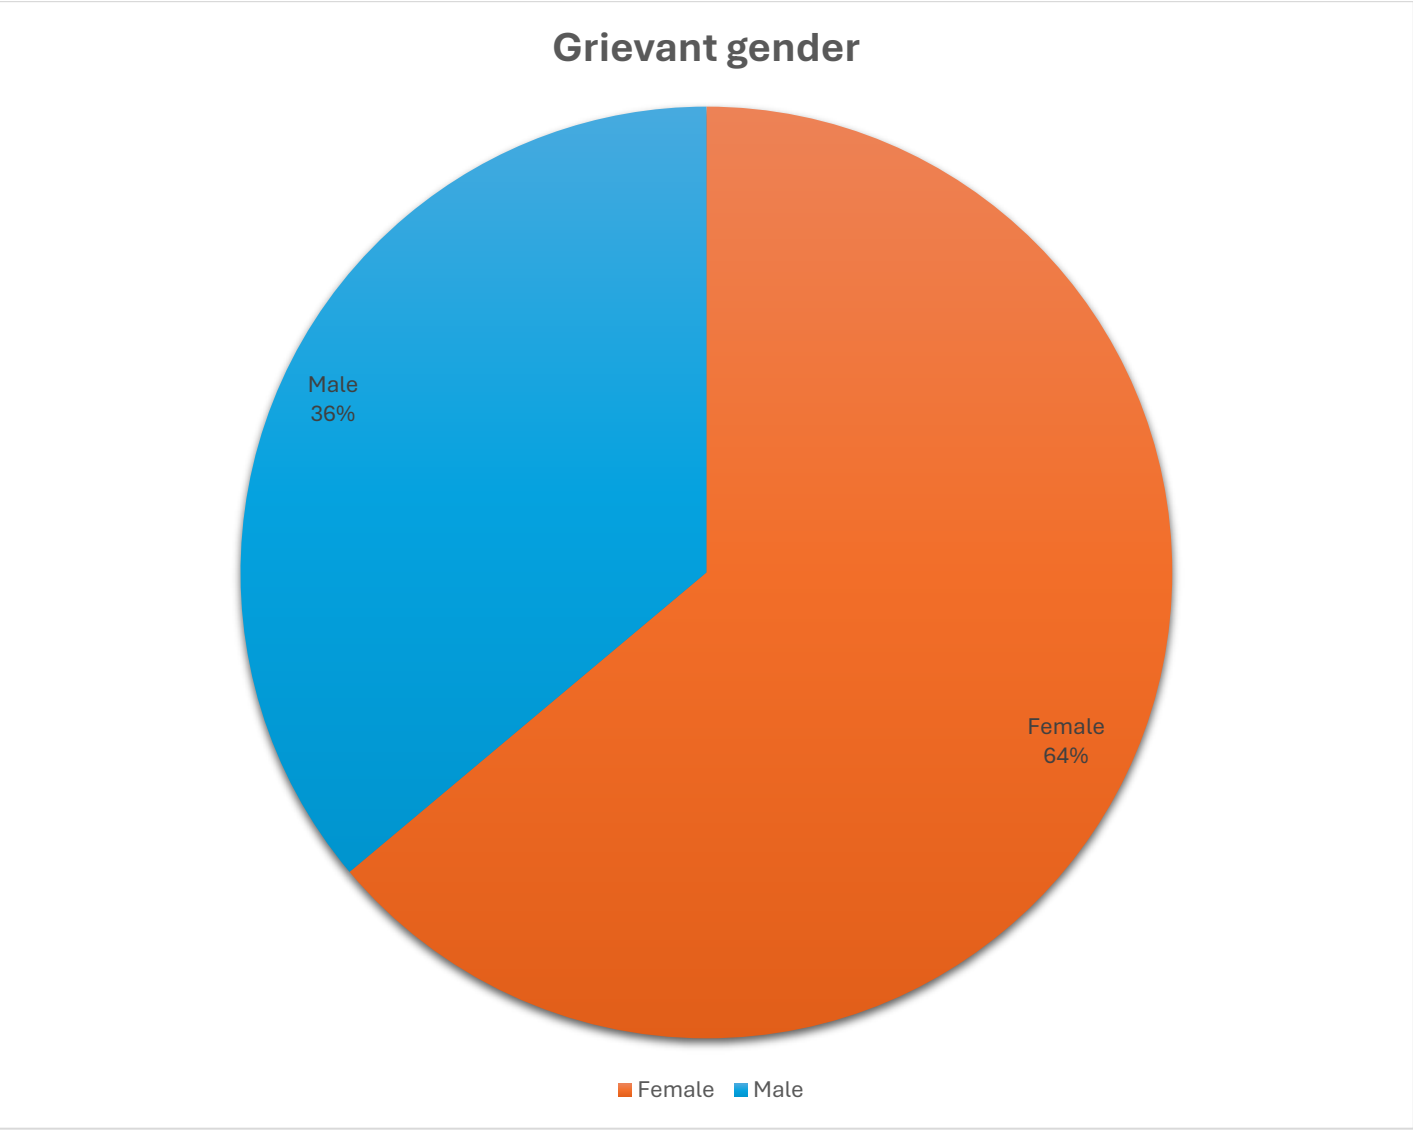

UFF/USF Grievance Outcomes June 2022 to Present

Number of Grievance Outcomes per Respective Year Starting June 2022 to Present (n=41)

Grievant Demographics (n=39)

Grievant Gender

Number of Grievances per College/Problem Colleges

***Grievance Outcomes Decided by USF Grievance Representative
(based on 39 grievance decisions)***

Grievance Outcomes (n=39)